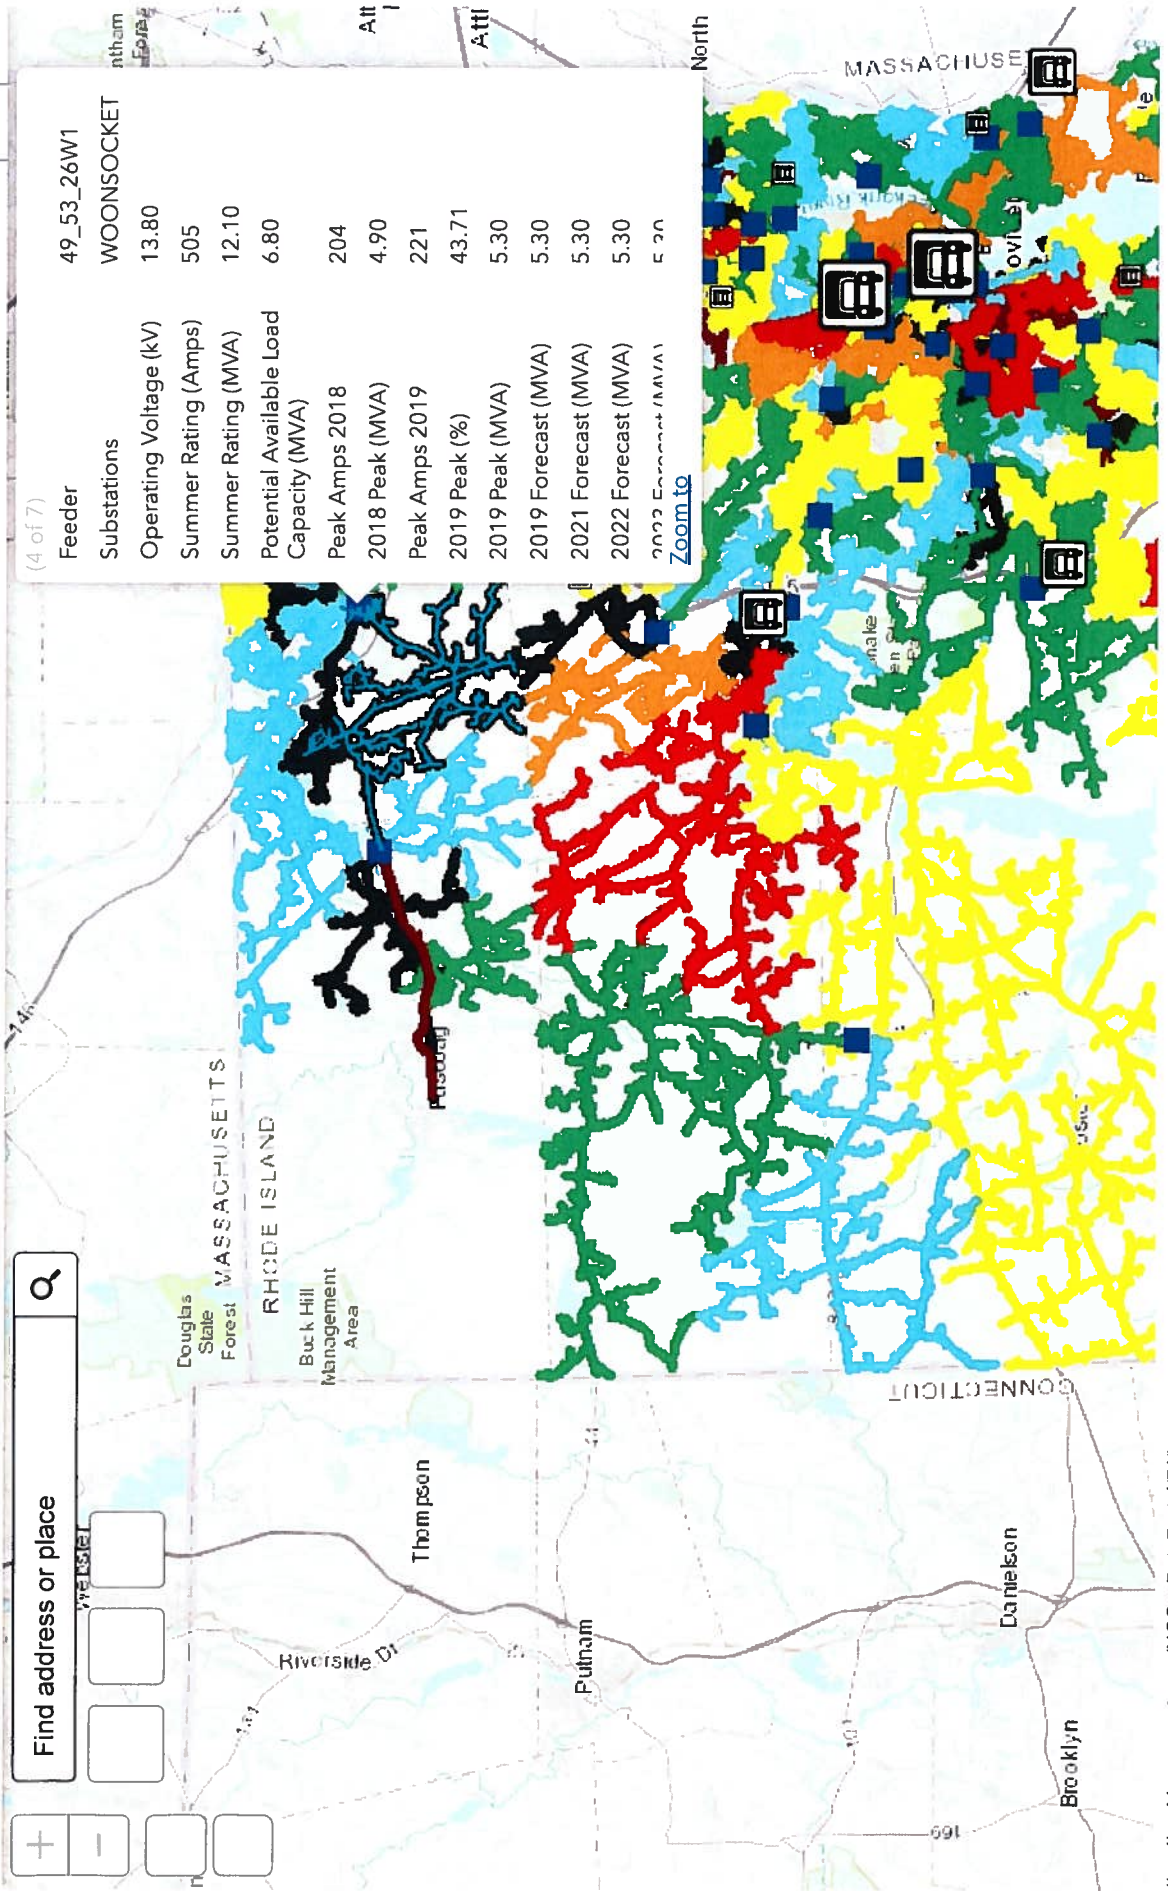

National Grid - Rhode Island System Data Portal

A story map

- Introduction
- Company Reports
- Distribution Assets Overview
- Heat Map
- Hosting Capacity
- NWA

Rhode Island Heat Map

Find address or place

Attachment 1