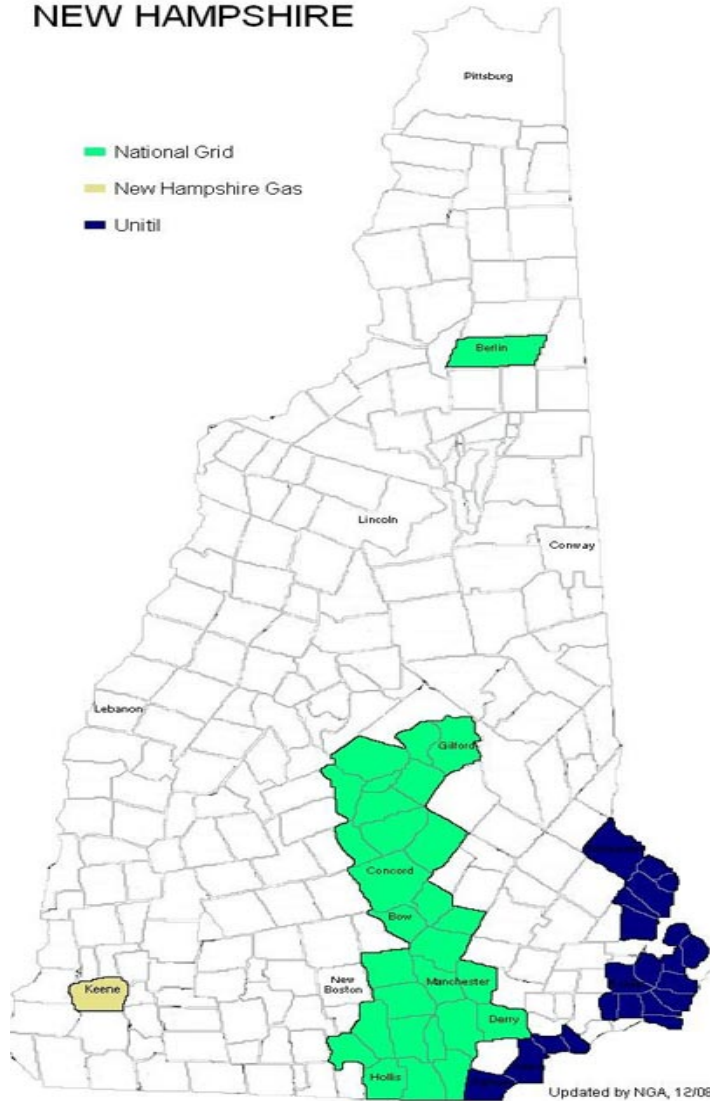

Natural Gas, Propane and Steam Utilities in NH

NEW HAMPSHIRE

Natural Gas, Propane and Steam Utilities in NH
Communities Served

National Grid NH (Natural Gas)			Unitil/Northern Utilities (Natural Gas)			NH Gas Corp. (Propane)	Concord Steam Corp. (Steam)
Allenstown	Derry	Loudon	Atkinson	Hampton	Plaistow	Keene	Concord
Amherst	Franklin	Manchester	Dover	Hampton Beach	Portsmouth		
Auburn	Gilford	Merrimack	Durham	Hampton Falls	Rochester		
Bedford	Goffstown	Milford	East Kingston	Kensington	Rollinsford		
Belmont	Hollis	Nashua	East Rochester	Madbury	Salem		
Berlin	Hooksett	Northfield	Exeter	Newington	Seabrook		
Boscawen	Hudson	Pembroke	Gonic	North Hampton	Somersworth		
Bow	Laconia	Sanbornton	Greenland		Stratham		
Canterbury	Litchfield	Tilton					
Concord	Londonderry						